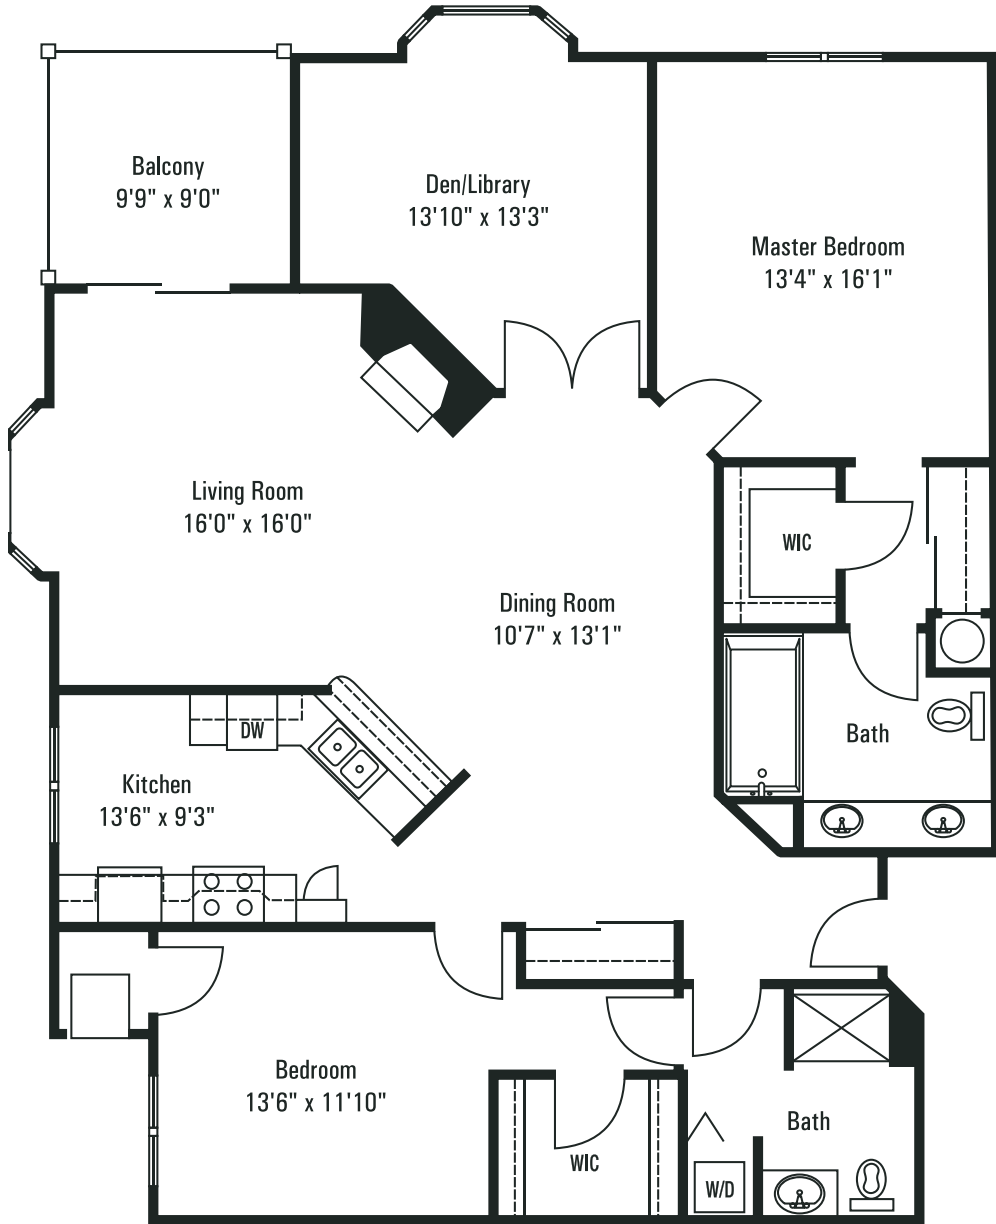

THE SHERWOOD

2 Bedroom, 2 Bath Plus Den

Interior 1680 Sq. Ft.

Patio/Balcony 93 Sq. Ft.

Total Sq. Ft. 1773 Sq. Ft.